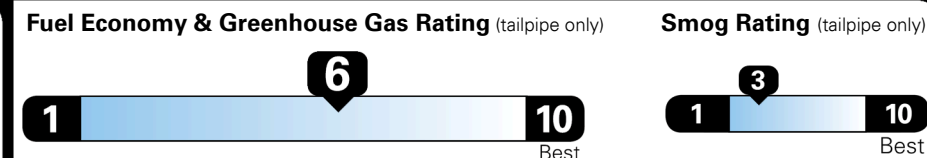

KONA IRON MAN

EPA DOT Fuel Economy and Environment

Gasoline Vehicle

Fuel Economy
27 MPG
combined city/hwy
3.7 gallons per 100 miles

Small SUVs range from 18 to 120 MPG. The best vehicle rates 136 MPGe.

26 city
29 highway

You save $0
in fuel costs over 5 years
compared to the average new vehicle.

Annual fuel cost $1,400